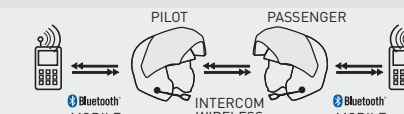

JUST SPEAK
WIRELESS COMMUNICATION

KIT BLUETOOTH AVAILABLE SEPARATELY

3

Bluetooth

IS A REGISTERED TRADE MARK PROPERTY OF BLUETOOTH SIG. INC.