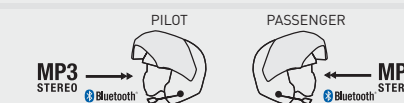

JUST SPEAK
WIRELESS COMMUNICATION

KIT BLUETOOTH AVAILABLE SEPARATELY

3

Bluetooth

IS A REGISTERED TRADE MARK PROPERTY OF BLUETOOTH SIG. INC.