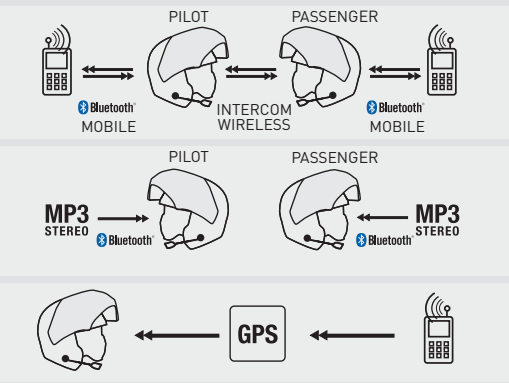

FLIP-UP/APRIBILI

Konda

XS 53/54 | S 55/56 | M 57/58 | L 59/60 | XL 61/62

READY FOR Bluetooth®
DOUBLE VISOR TECH
DVT
GABERG HELMETS ARE ECE-2205

6

- Fog resistant & antiscratch transparent visor with adjustable antiscratch INNER SUN VISOR
- Fully removable & washable lining
- Homologated as full face helmet

7

Mod. Konda graphic

REISE ^{Motorrad} MOTORRAD PREIS-TIPP

JUST SPEAK WIRELESS COMMUNICATION

KIT BLUETOOTH AVAILABLE SEPARATELY

HOMOLOGATED ECE/UN 22-05
Bluetooth® IS A REGISTERED TRADE MARK PROPERTY OF BLUETOOTH SIG. INC.